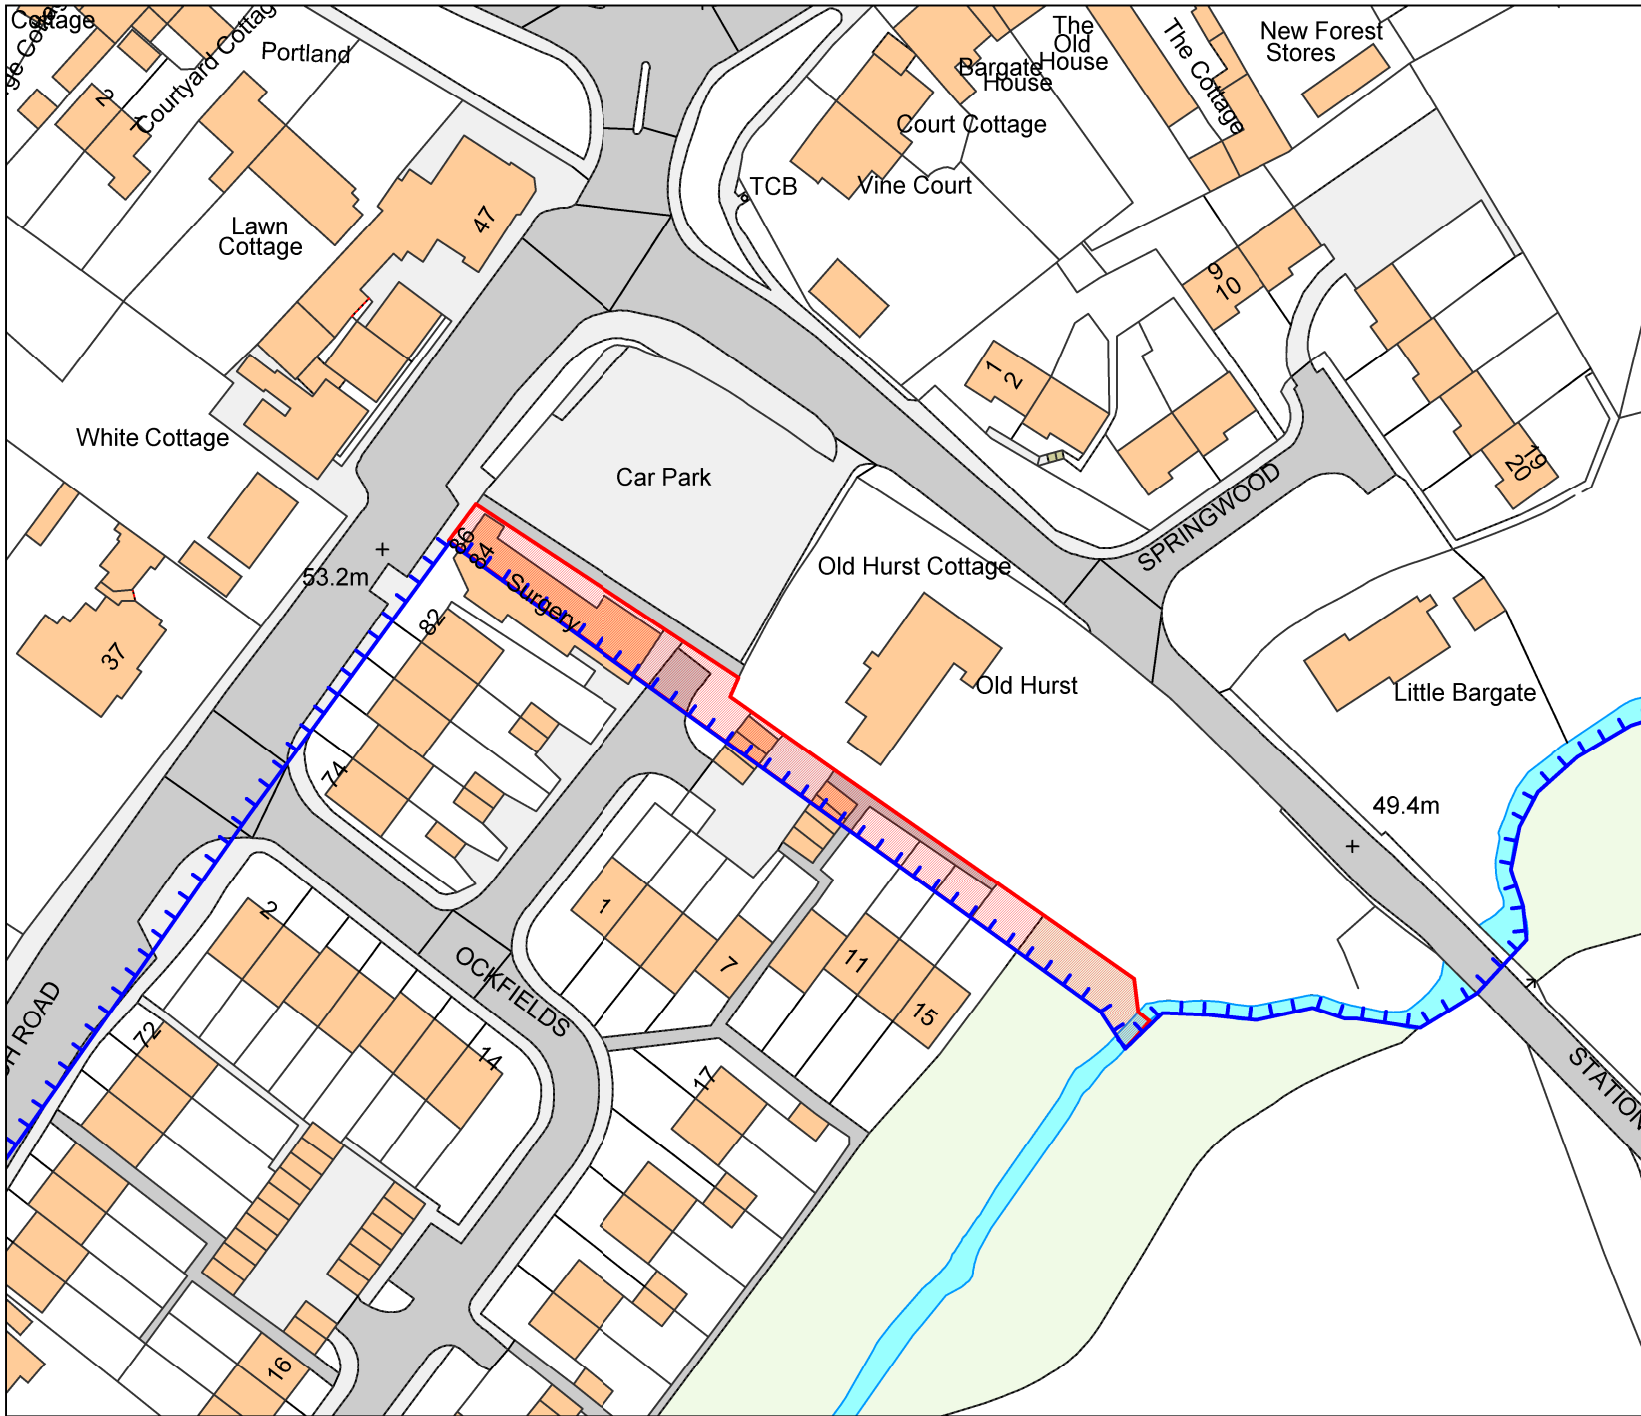

© Crown Copyright and database right 2015.
Ordnance Survey 100025451.

**Milford
Conservation Area**

Waverley Borough Council
The Burys, Godalming, Surrey
GU7 1HR
Telephone: 01483 523333

Scale 1: 2,000

© Crown Copyright and database right 2015. Ordnance Survey 100025451.

- Proposed removal from CA
- Existing CA boundary

Waverley Borough Council
 The Bury
 Godalming
 Surrey
 GU7 1HR
 Telephone: 01483 523333

N
 Scale 1: 1,000